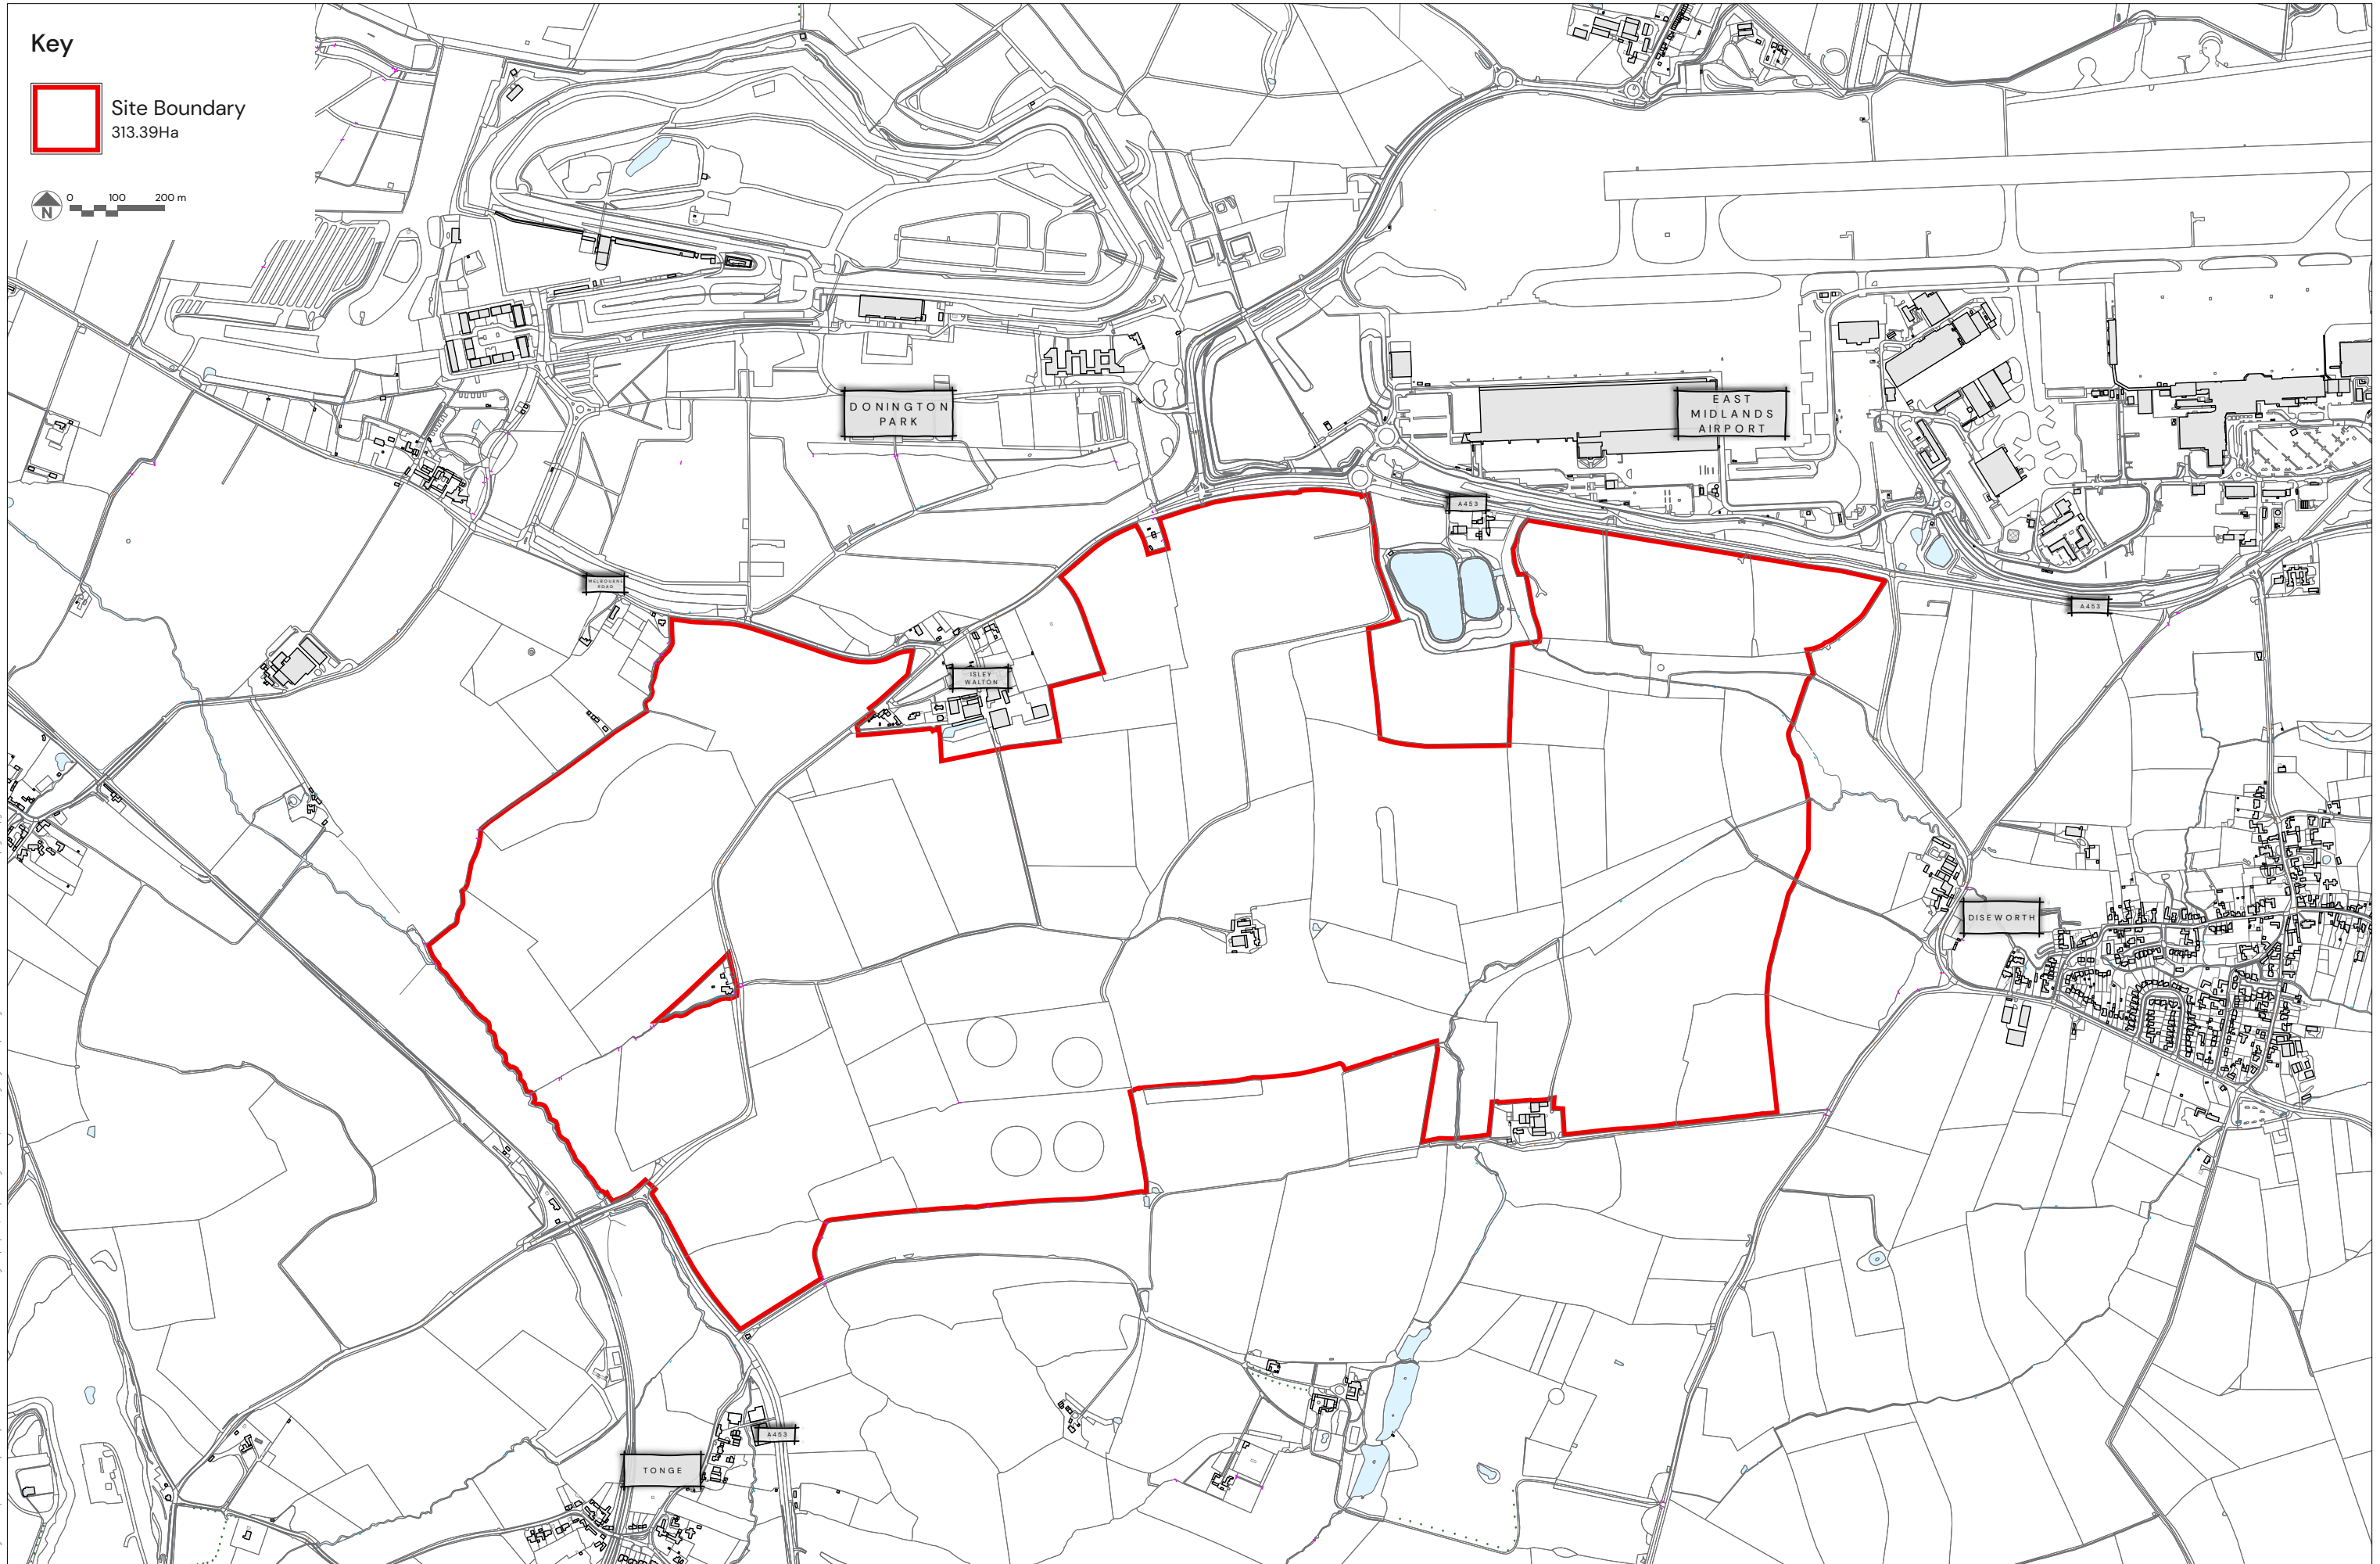

Key

Site Boundary
313.39Ha